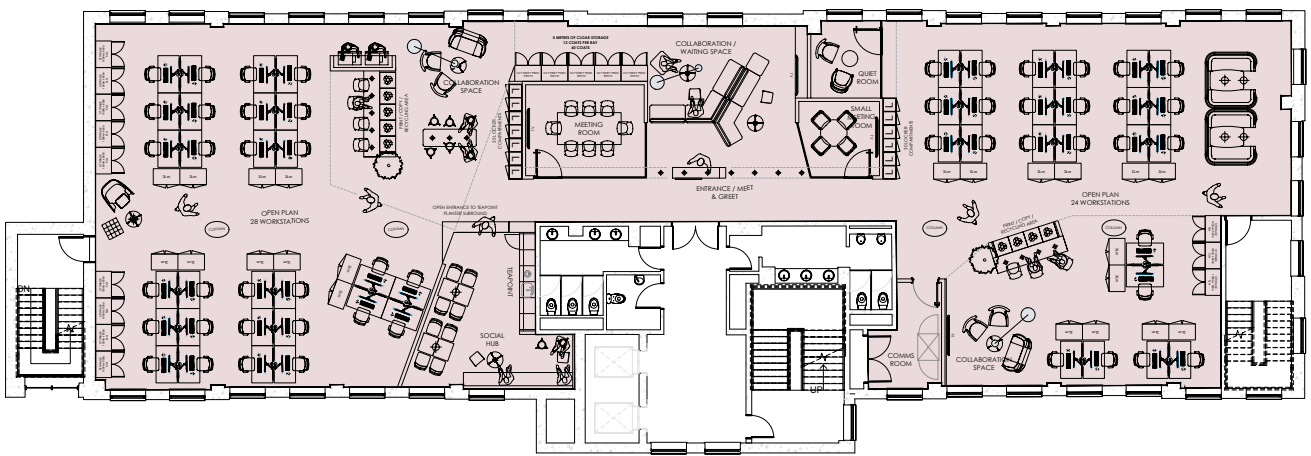

ANCHORAGE

SALFORD QUAYS

SPACE PLANS

A1

A1

Third Floor

5,556 sq ft